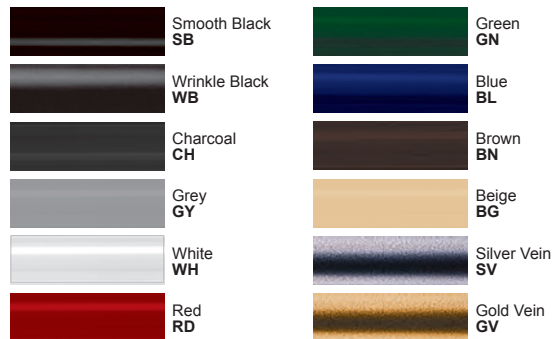

- ▶ Custom Sizes.
- ▶ Backlit Signs.
- ▶ Powder Coat Finishes.
- ▶ Additional Graphics on Center Upright.
- ▶ Additional Inserts (letter boards, chalk boards, etc.)

Standard Finishes

Specialty Finishes

Class 1: Powder Coat over Steel Posts¹

200+ RAL colors
Available at no additional cost.

Class 1 specialty finishes require a minimum order of 5 pieces and a 2-3 week lead time. Call if quicker delivery is needed.

Standard Signage & Inserts (Sold separately)