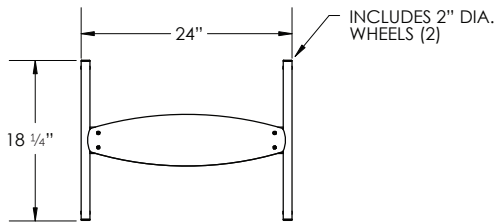

Change panels in seconds, no tools required: concealed space beneath the sign is tamper-resistant.

Heavy weatherproof steel base for maximum stability: extra heavy base available.

Wheels (2) included: for easy transport.

Features

- ▶ Weatherproof.
- ▶ Display Size: 22" L x 28" H
- ▶ Two standard finishes.
- ▶ Single or double-sided viewing.
- ▶ Can ship fully assembled or Knocked-Down (simple assembly with provided allen key).
- ▶ Additional customizations available.

Typical Uses

- ▶ Airport Wayfinding
- ▶ Stadium Signage
- ▶ Casino Promotions
- ▶ Sidewalk Menu Display

Non-marking rubber floor protectors

Specs	
Stand Material	Aluminum
Base Material	Double Powder Coated Steel
Overall Dimensions	VS2228: 22.5" L x 63" H
Display Size	22" x 28"
Viewable Area	21" x 28"
Overall Weight	35 - 50 lbs. depending on insert