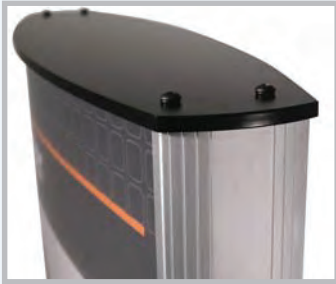

Change media effortlessly with our versatile, heavy-duty sign stand.

Sleek design: curved edges, stylish ribbed side panels.

Four standard insert options: curved printed panels, paper posters, cork board, marker board (see back for details).

Change panels in seconds, no tools required: concealed space beneath the sign is tamper-resistant.

Heavy weatherproof steel base for maximum stability: extra heavy base available.

Wheels (2) included: for easy transport.

Features

- ▶ Weatherproof.
- ▶ Display Size: 22" L x 28" H
- ▶ Two standard finishes.
- ▶ Single or double-sided viewing.
- ▶ Can ship fully assembled or Knocked-Down (simple assembly with provided allen key).
- ▶ Additional customizations available.

Typical Uses

- ▶ Airport Wayfinding
- ▶ Stadium Signage
- ▶ Casino Promotions
- ▶ Sidewalk Menu Display

Non-marking rubber floor protectors

Specs	
Stand Material	Aluminum
Base Material	Double Powder Coated Steel
Overall Dimensions	VS2228: 22.5" L x 63" H
Display Size	22" x 28"
Viewable Area	21" x 28"
Overall Weight	35 - 50 lbs. depending on insert