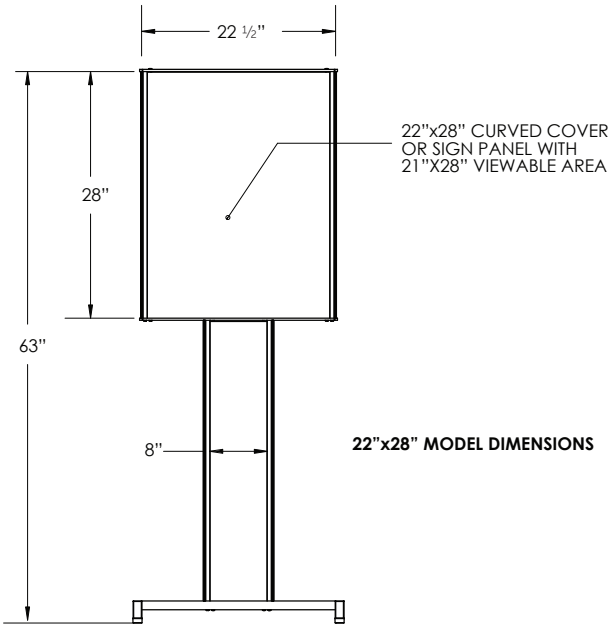

Features

- ▶ Weatherproof.
- ▶ Display Size: 22" L x 28" H
- ▶ Two standard finishes.
- ▶ Single or double-sided viewing.
- ▶ Can ship fully assembled or Knocked-Down (simple assembly with provided allen key).
- ▶ Additional customizations available.

Typical Uses

- ▶ Airport Wayfinding
- ▶ Stadium Signage
- ▶ Casino Promotions
- ▶ Sidewalk Menu Display

Non-marking rubber floor protectors

Specs	
Stand Material	Aluminum
Base Material	Double Powder Coated Steel
Overall Dimensions	VS2228: 22.5" L x 63" H
Display Size	22" x 28"
Viewable Area	21" x 28"
Overall Weight	35 - 50 lbs. depending on insert