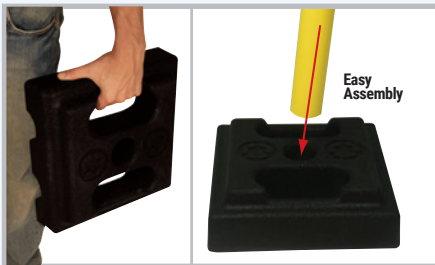

Featured Product: Utility Post

Weatherproof construction that's built to withstand the toughest environments.

The Utility **RETRACTA-BELT®** features an outdoor-rated post that is constructed of fully weatherproof and UV-resistant materials. Two unique base designs make the utility post ideal for any outdoor application. Posts are available in premium PVC or aluminum, and belts are available in 10' or 15' lengths.

Entirely made of rust-proof materials: plastic, aluminum and rubber are UV-rated for true outdoor use. Color won't fade, dry out or become brittle from the sun.

Convenient carrying handle: built into the base design for easy transport.

Easy assembly: simply press the post into base (twist to lock in plastic base).

E-Z Back braking system: creates the safest post on the market.

Premium PVC or Aluminum post: for durable yet lightweight use in harsh environments.

RECYCLED-RUBBER Base:

- ▶ Crush-proof rubber will withstand the harshest environments.
- ▶ Each base prevents one tire from being sent to landfills.

PLASTIC-FILLABLE Base:

- ▶ Weighs only 2 lbs when empty for low shipping costs.
- ▶ Fills with sand or water to increase base weight up to 23 lbs.
- ▶ Easy to transport and store.