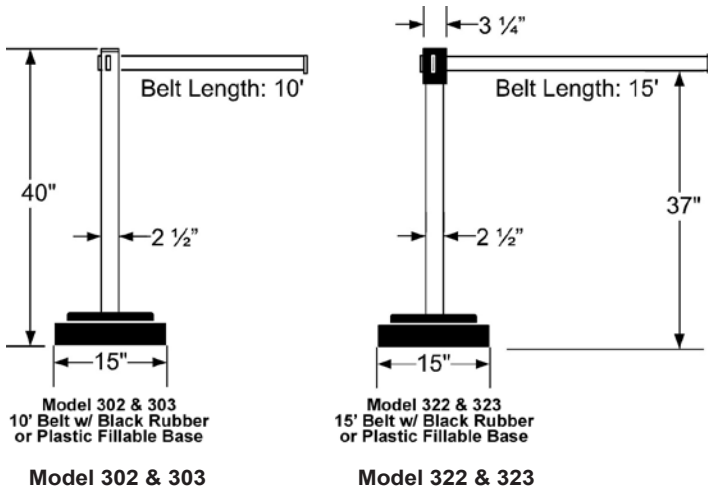

Model 302/322 Specs RECYCLED-RUBBER Base

Post Material	Plastic or Aluminum
Baseweight Material	100% Recycled Rubber
Post Diameter	302: 2.5" 322: 2.5" with 3.25" Diameter Head
Base Diameter	15" Square
Overall Post Height	40"
Overall Weight	302: 23 lbs. 322: 25 lbs.
Head Color	302: N/A 322: Black

Model 303/323 Specs PLASTIC-FILLABLE Base

Post Material	Plastic
Baseweight Material	Plastic, fillable with water or sand
Post Diameter	303: 2.5" 323: 2.5" with 3.25" Diameter Head
Base Diameter	15" Square
Overall Post Height	40"
Overall Weight	303: 7 lbs. empty, 21 lbs. filled with water, 28 lbs. filled with sand 323: 9 lbs. empty, 23 lbs. filled with water, 30 lbs. filled with sand
Head Color	303: N/A 323: Black