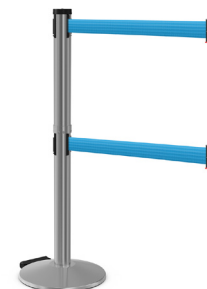

**RETRACTA-WHEEL** easily conceals beneath the base when it's not in use.

### Features

- ▶ Simply angle the post to conceal the wheel beneath the base.
- ▶ The wheel stores beneath the base when not in use.

### Available on All Sloped Base Models

From decorative to utility posts, adding a **RETRACTA-WHEEL** can make any type of post conveniently transportable.

Some popular models include:

10' Dual Line  
**RETRACTA-BELT**<sup>®</sup>  
300DSS-LB  
+SUB-RWH

15' Single Line  
**RETRACTA-BELT**<sup>®</sup>  
323-YA-CAU  
+SUB-RWH

Ball Top  
Classic Post  
CPHD50S-PB2  
+SUB-RWH