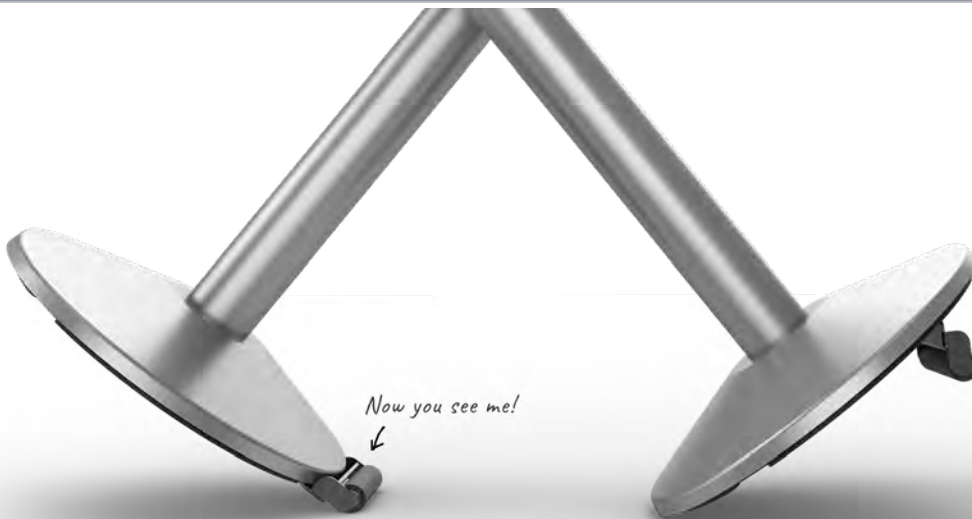

### Portability without compromise.

The convenience of wheels is no longer an unsightly tripping hazard. The exclusive **RETRACTA-WHEEL** base is the only stanchion base that easily conceals the wheel mechanism beneath the base when it's not in use, but deploys in seconds for easy transport.

Exclusive hidden wheel design is our stanchion's super power.

*Now you see me!*

Stanchion transports easily when **RETRACTA-WHEEL** is exposed.

Simply tilt the post to flip the wheel under the base.

*Now you don't!*

**RETRACTA-WHEEL** easily conceals beneath the base when it's not in use.

### Available on All Sloped Base Models

From decorative to utility posts, adding a **RETRACTA-WHEEL** can make any type of post conveniently transportable.

Some popular models include:

10' Dual Line  
**RETRACTA-BELT**<sup>®</sup>  
300DSS-LB  
+SUB-RWH