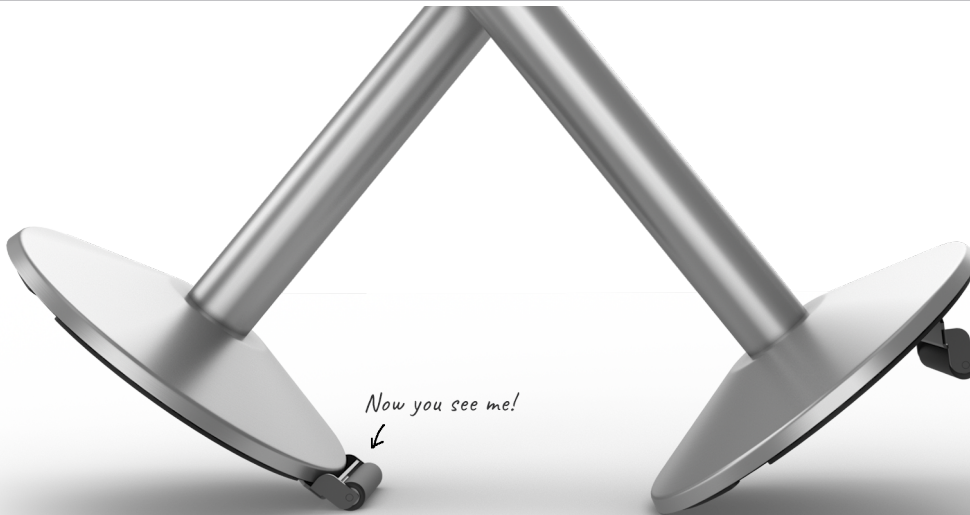

### Portability without compromise.

The convenience of wheels is no longer an unsightly tripping hazard. The exclusive **RETRACTA-WHEEL** base is the only stanchion base that easily conceals the wheel mechanism beneath the base when it's not in use, but deploys in seconds for easy transport.

### Exclusive hidden wheel design is our stanchion's super power.

*Now you see me!*

Stanchion transports easily when **RETRACTA-WHEEL** is exposed.

Simply tilt the post to flip the wheel under the base.

*Now you don't!*

**RETRACTA-WHEEL** easily conceals beneath the base when it's not in use.

### Available on All Sloped Base Models

From decorative to utility posts, adding a **RETRACTA-WHEEL** can make any type of post conveniently transportable.

Some popular models include:

10' Dual Line  
**RETRACTA-BELT**<sup>®</sup>  
300DSS-LB  
+SUB-RWH