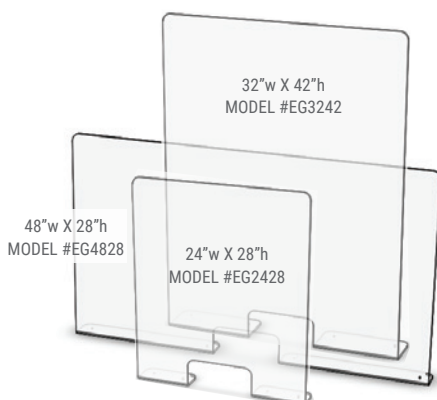

Features

- ▶ **Lightweight, economical protection** can be easily moved from place to place to keep interactions between patrons and staff germ-free.
- ▶ **Made with 1/4" clear acrylic** for a sturdy, transparent shield protecting both employee and patron.
- ▶ **Custom sizes and shapes available.** Minimums apply.
- ▶ Ideal for banks, hospital check-in counters, airline counters, convenience stores, etc.

Specifications

Model #EGP3240

Alternate 'Fixed' Configurations

We also offer a more permanent solution in three standard sizes (12 pc minimum order applies).

- ▶ **The 3.5" return securely fastens to a smooth surface** using VHB tape (included) or you can attach with screws (not included) through the 4 pre-drilled holes.
- ▶ **Comes in three standard sizes.** Custom sizes and shapes available.