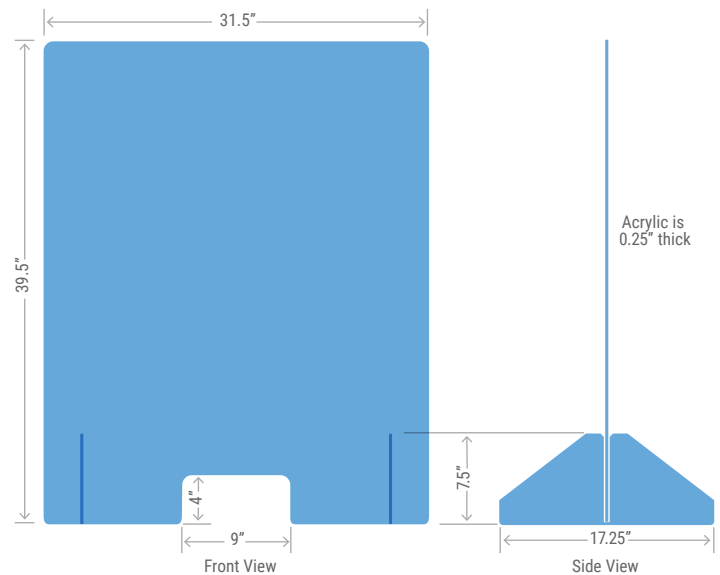

Featured Product: Model EGP

Protect employees with a Portable Employee Guard.

Clear acrylic panel with a small opening at the bottom for the exchange of materials can be placed on the desk or counter to protect people in essential businesses that are in operation.

Features

- ▶ **Lightweight, economical protection** can be easily moved from place to place to keep interactions between patrons and staff germ-free.
- ▶ **Made with 1/4" clear acrylic** for a sturdy, transparent shield protecting both employee and patron.
- ▶ **Custom sizes and shapes available.** Minimums apply.
- ▶ Ideal for banks, hospital check-in counters, airline counters, convenience stores, etc.

Specifications

Model #EGP3240

Alternate 'Fixed' Configurations

We also offer a more permanent solution in three standard sizes (12 pc minimum order applies).

- ▶ **The 3.5" return securely fastens to a smooth surface** using VHB tape (included) or you can attach with screws (not included) through the 4 pre-drilled holes.
- ▶ **Comes in three standard sizes.** Custom sizes and shapes available.