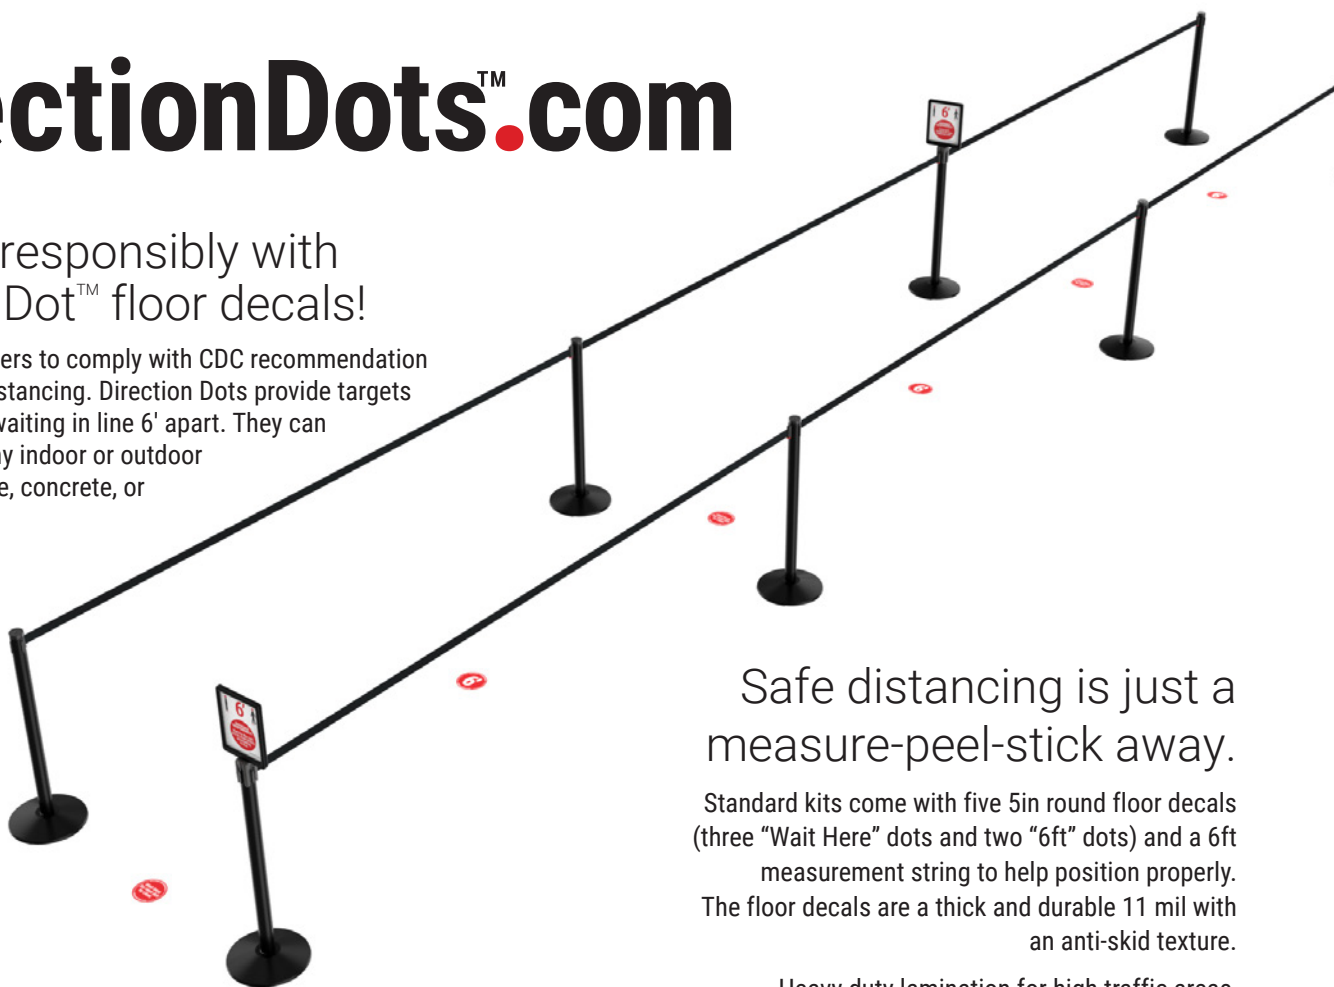

DirectionDots™.com

Distance responsibly with Direction Dot™ floor decals!

Guide your customers to comply with CDC recommendation of 6' safe social distancing. Direction Dots provide targets to stand on while waiting in line 6' apart. They can stick to virtually any indoor or outdoor surface such as tile, concrete, or even carpet.

It's a sign!

Just in case your patrons need a little extra guidance, place the Direction Dots Sign at the start of your queue as a reminder on how to distance responsibly. Durable card stock sign is 8.5" x 11" and can fit in a standard acrylic frame holder or a sign post frame.

8.5" x 11" Designer Series Sign Frame with Universal Adapter Cone Model #FRDS811SBSB-CSB

+ Direction Dots Sign - Model #DDS811-01

Safe distancing is just a measure-peel-stick away.

Standard kits come with five 5in round floor decals (three "Wait Here" dots and two "6ft" dots) and a 6ft measurement string to help position properly. The floor decals are a thick and durable 11 mil with an anti-skid texture.

Heavy duty lamination for high traffic areas, custom messages, and/or colors are available. (100 piece minimums apply)

5" Direction Dots 5 Pack Model #DD500-5

For quotes and custom orders, call **631-582-8600** or buy now at