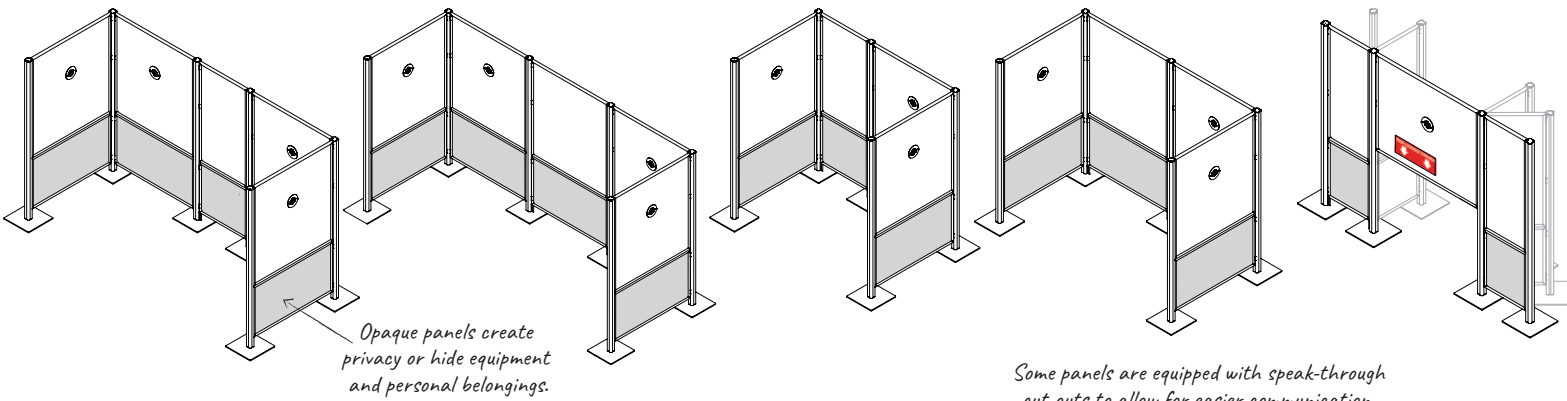

Covid Barrier Configurations

To accommodate many different designated area footprints for airport security around the country, we created 16 different Covid Post and Panel Barrier configurations that can be easily assembled on site, and two Covid Booths that ship fully assembled and ready for use.

Panels can be configured in a straight line or slightly curved, as shown in this kit.