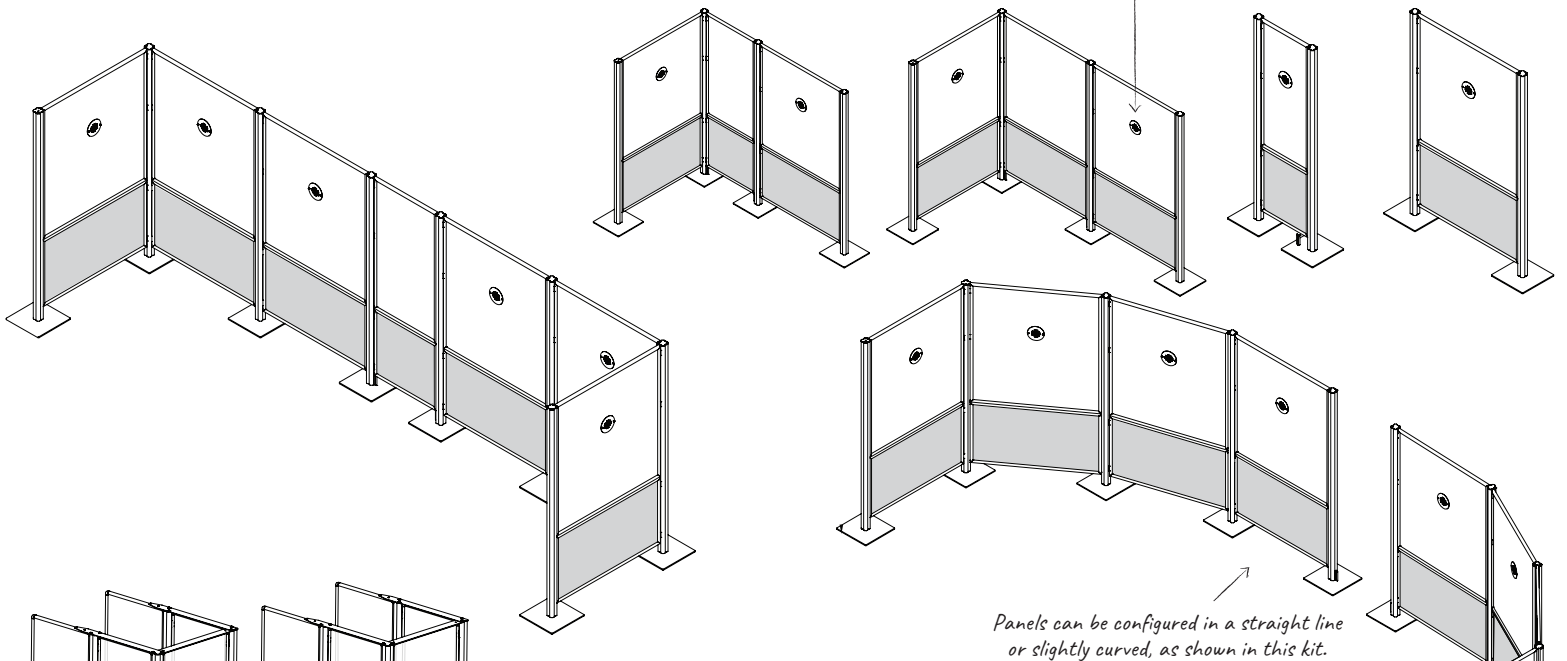

Covid Barrier Configurations

To accommodate many different designated area footprints for airport security around the country, we created 16 different Covid Post and Panel Barrier configurations that can be easily assembled on site, and two Covid Booths that ship fully assembled and ready for use.

Panels can be configured in a straight line or slightly curved, as shown in this kit.