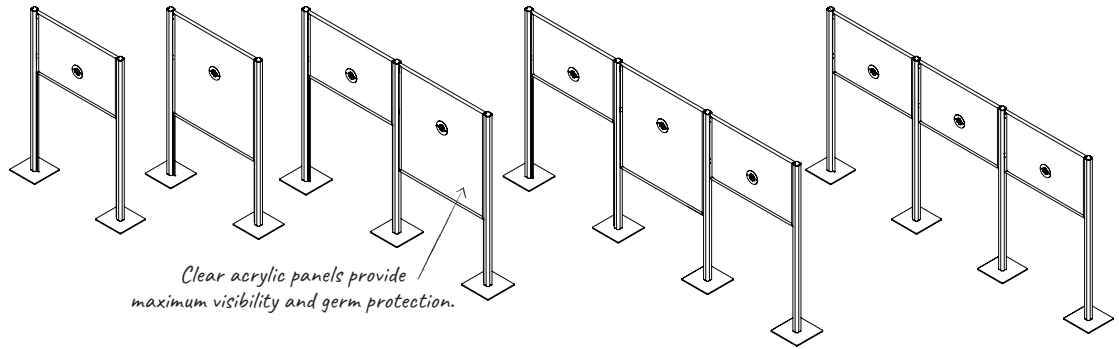

Covid Barrier Configurations

To accommodate many different designated area footprints for airport security around the country, we created 16 different Covid Post and Panel Barrier configurations that can be easily assembled on site, and two Covid Booths that ship fully assembled and ready for use.

Panels can be configured in a straight line or slightly curved, as shown in this kit.