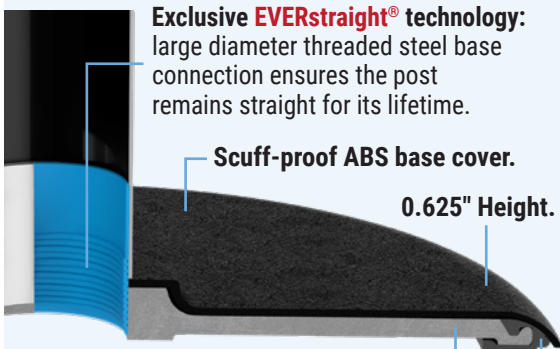

### Optimized value from the ground up.

We've taken decades of design experience to develop the ideal blend of ingenuity, quality, and affordability. We are proud to introduce the 7.5' Value Series stanchion featuring our G5 **RETRACTA-BELT®** mechanism. This unique 1 piece molded cap-to-clip cassette decreases costs and increases durability. We've also optimized the 7.5' belt with the proper spring-to-base balance to ensure that the post remains upright the entire length of belt extraction. Many longer belt products on the market will tip or lean before full belt extension, defeating their usefulness. The new low-profile cast iron base provides easy wheelchair accessibility and includes design details to ensure the post remains straight and your floors are free from scuffs and scratches.

### It's all about the base.

**Low profile base:** ensures safe and steady travel for wheelchairs & luggage alike.

**Exclusive EVERstraight® technology:** large diameter threaded steel base connection ensures the post remains straight for its lifetime.

**Scuff-proof ABS base cover.**

0.625" Height.

**Cast iron base:** construction is nearly indestructible.

**Full circumference floor protector:** integrated design with air flow technology will not peel off like competitors glued on pads.

Unique 1 piece molded mechanism for simplicity and strength.

Optimized spring for reliable retraction.