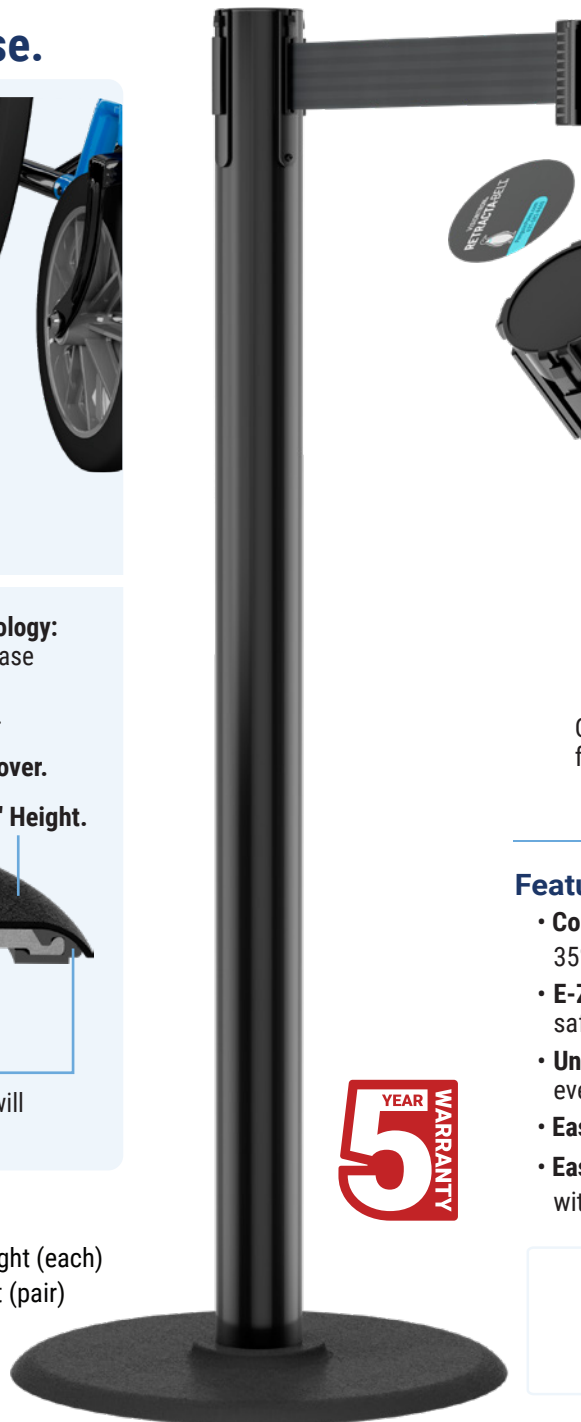

### Optimized value from the ground up.

We've taken decades of design experience to develop the ideal blend of ingenuity, quality, and affordability. We are proud to introduce the 7.5' Value Series stanchion featuring our G5 **RETRACTA-BELT®** mechanism. This unique 1 piece molded cap-to-clip cassette decreases costs and increases durability. We've also optimized the 7.5' belt with the proper spring-to-base balance to ensure that the post remains upright the entire length of belt extraction. Many longer belt products on the market will tip or lean before full belt extension, defeating their usefulness. The new low-profile cast iron base provides easy wheelchair accessibility and includes design details to ensure the post remains straight and your floors are free from scuffs and scratches.

### It's all about the base.

**Low profile base:** ensures safe and steady travel for wheelchairs & luggage alike.

**Exclusive EVERstraight® technology:** large diameter threaded steel base connection ensures the post remains straight for its lifetime.

**Scuff-proof ABS base cover.**

0.625" Height.

**Cast iron base:** construction is nearly indestructible.

**Full circumference floor protector:** integrated design with air flow technology will not peel off like competitors glued on pads.

### Specs

- 7.5' belt length
- 16.5 lbs. post weight (each)
- 39.5" post height
- 38 lbs. ship weight (pair)
- 2.5" post diameter
- 4" x 15" x 40" box
- 0.625" base height
- 14" base diameter

New **G5 RETRACTA-BELT®** technology