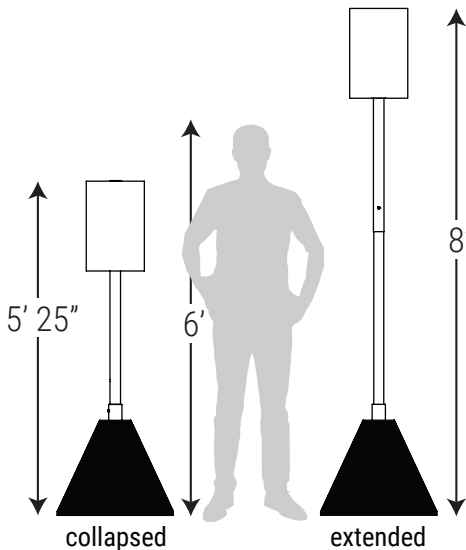

Bringing your message to new heights (and back down again)

Signage is helpful until it gets in the way of a great show! This is a problem we needed to solve. Designed specifically for live events at stadiums and venues, this telescoping sign post allows signage to stand tall for preshow wayfinding and drops down when the show begins. Velcro mounted signage panels easily change for use in any area you require it. The fillable base provides stability, yet is easy to move with integrated wheels.

Changeable signage allows the same hardware to be used while being able to utilize the sign for different needs.

High grade post materials: steel inner post with a HDPE outer shell.

Telescoping post: extends to 8' tall and retracts to 5.25' with push pin.

Specs

- Height: 8' extended; 5.25' when collapsed
- Width: 22"
- Weight: 30 lbs. empty base; 200 lbs. full base*
- Sign: 11" W x 17" H
- Base: 22" W x 21" H x 22" D

Features

- **Double-sided signage:** get the most out of your information or branding.
- **EZswitch signs:** changing your signage is simple with velcro hook & loop. Magnetic signage upgrade also available.
- **Weather Resistant:** base, post and signage.