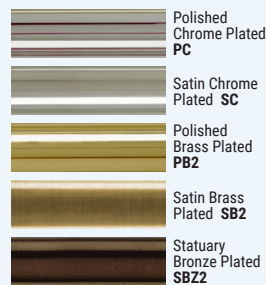

Class 2: Plating over Steel