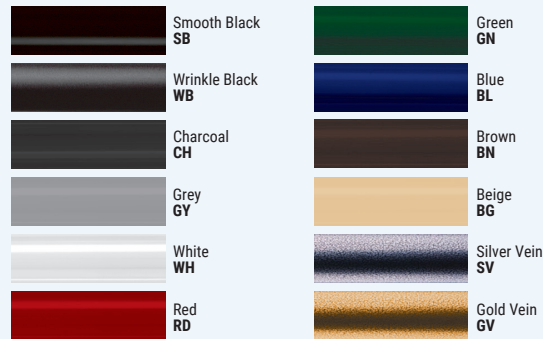

Specs

Post Material	Alum, PVC, Steel, Stainless Steel or Brass
Post Diameter	2.5"
Base Cover Material	ABS, Steel, Stainless Steel or Brass
Base Material	Cast Iron w/ Floor Protectors
Base Weight	18 lbs.
Total Weight	23 - 27 lbs.
Total Height	40"

To order specify:

300 — BA — GN
MODEL # FINISH BELT COLOR

Stock Post Finish Options

Specialty Post Finish Options

Class 1: Powder Coat over Steel Posts

Class 2: Plating over Steel

Class 3: Solid Brass

Class 4*:

Wood, Marble, Camouflage, etc.

Specialty Finishes	Minimum Order	Lead Times
Class 1	5 pieces	2-3 weeks
Class 2 & 3	15 pieces	5-7 weeks

*Class 4 specialty finishes are sublimated order coat over steel. Patterns available: wood grain, marble, camouflage and more.

Can be weatherproofed for exterior use

Call for details or if quicker delivery is needed.

Standard Belt Options

Specialty Belt Options (Double Sided)

Custom Printed Belts (Silk Screening and Dye Sublimation Available)

Due to printing limitations, colors shown may not represent actual product colors. Please call for samples if required.