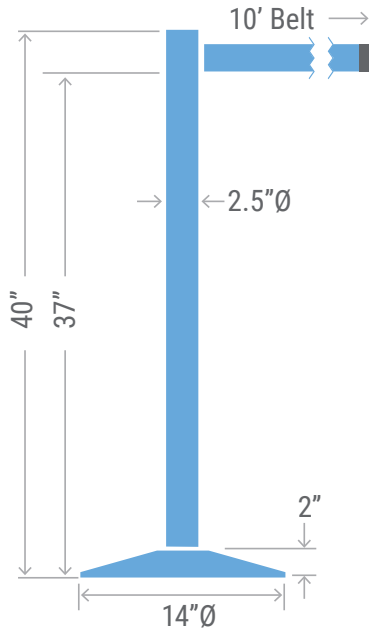

Specs

Post Material	Alum, PVC, Steel, Stainless Steel or Brass
Post Diameter	2.5"
Base Cover Material	ABS, Steel, Stainless Steel or Brass
Base Material	Cast Iron w/ Floor Protectors
Base Weight	18 lbs.
Total Weight	23 - 27 lbs.
Total Height	40"

To order specify:

300 — BA — GN
MODEL # FINISH BELT COLOR