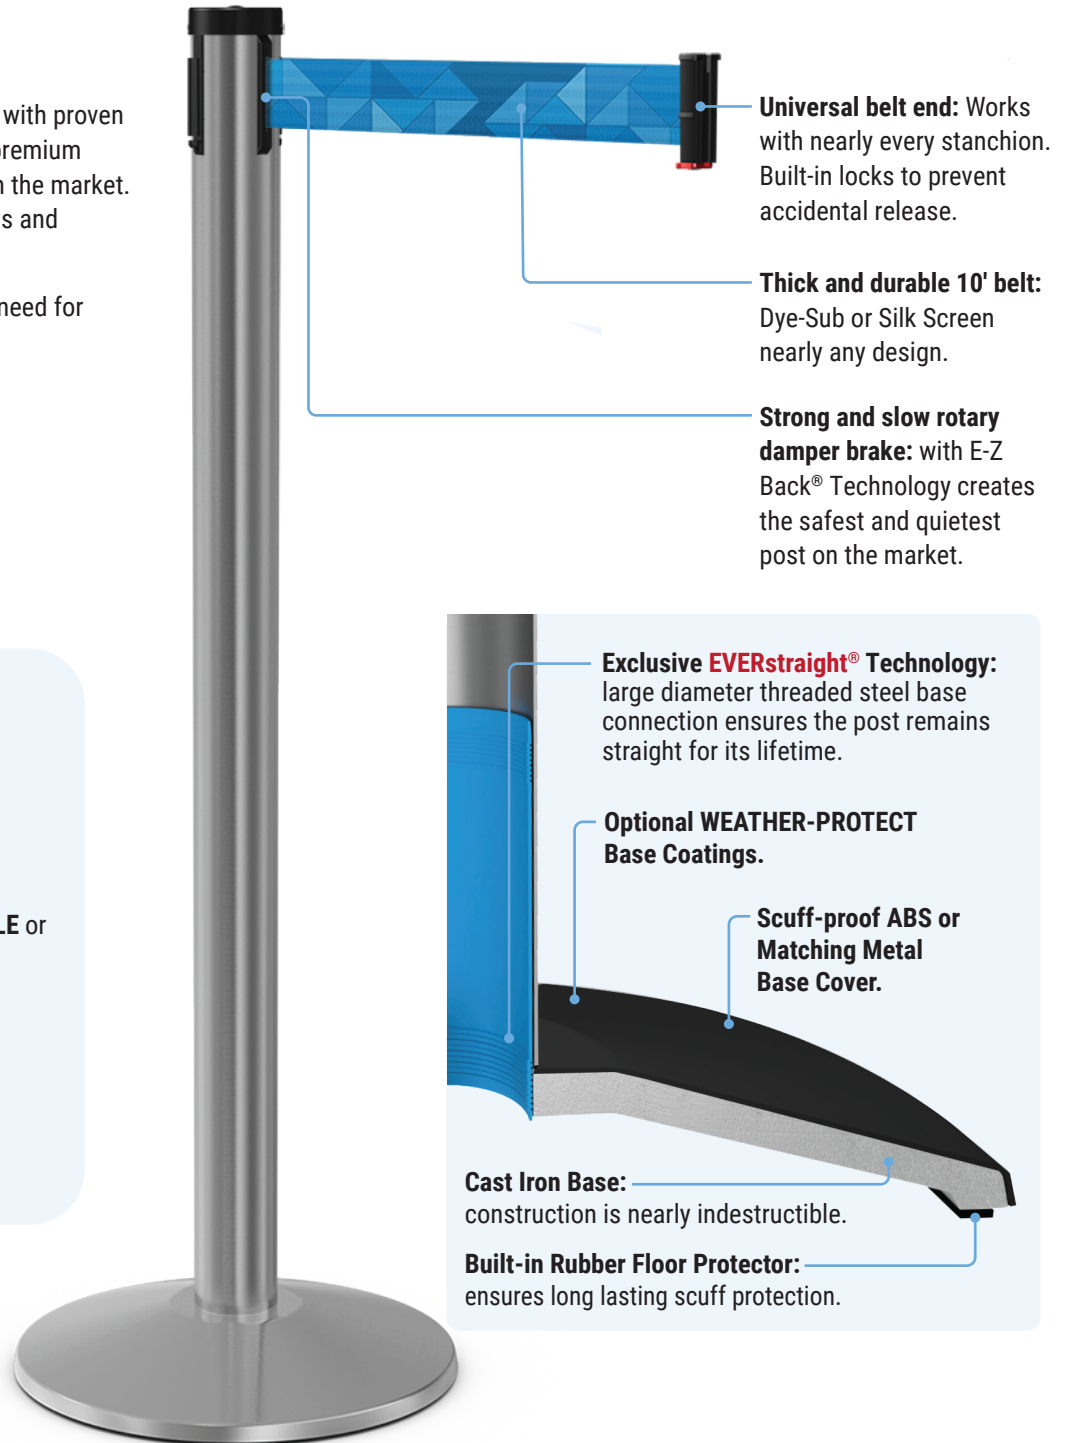

The Industry Leading Stanchion

The 300 Series **RETRACTA-BELT®** is the tried and true premium grade stanchion used in airports, stadiums and high traffic arenas across the globe. Each stanchion is built in the USA and completely configurable with a variety of base options, finishes, belt colors and other upgrades. Durability and customization are the reason this stanchion has been our best seller for over 30 years.

Features

- **Heavy gauge construction:** combined with proven designs, strict quality standards and premium materials for the most durable post on the market. Available in four heavy gauge materials and hundreds of finishes.
- Built-in sign attachment so there's no need for costly adapters.
- **Easy Assembly** no tools required
- **Ten Year Warranty**

Options & Upgrades

- 30 lbs. base for added stability.
- Wheels for easy transportation.
- Knocked-Down shipping.
- **MINI-SOCKET, MAGNETIC, REMOVABLE** or **FIXED** bases for added versatility.
- Belt End Upgrades

Specs

Post Material	Alum, PVC, Steel, Stainless Steel or Brass
Post Diameter	2.5"
Base Cover Material	ABS, Steel, Stainless Steel or Brass
Base Material	Cast Iron w/ Floor Protectors
Base Weight	18 lbs.
Total Weight	23 - 27 lbs.
Total Height	40"