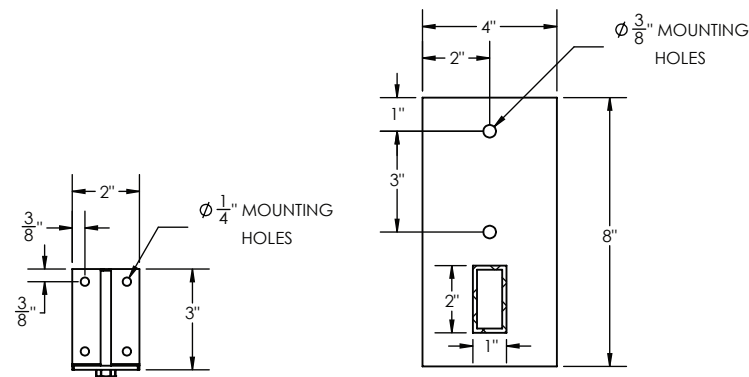

Top View

Side View

Overall Weight: 15 lbs.
(With Wall Plate: 17 lbs.)

Receiving End and Mounting Plate

RE6500 MOUNTING DIMENSIONS

WP6500 MOUNTING DIMENSIONS

Stock Finishes

Standard Belt Options