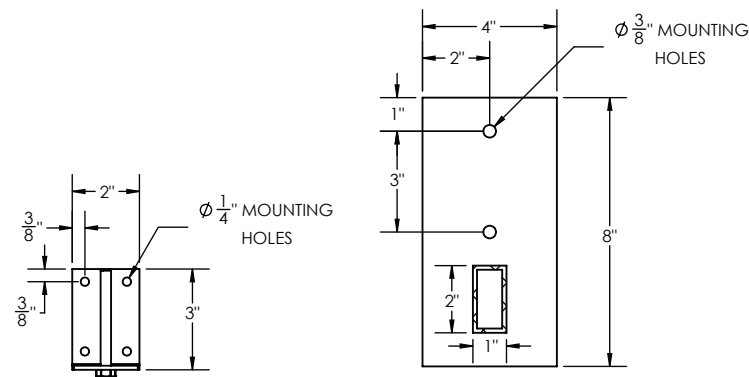

Top View

Side View

Overall Weight: 15 lbs.
(With Wall Plate: 17 lbs.)

Receiving End and Mounting Plate

RE6500 MOUNTING DIMENSIONS

WP6500 MOUNTING DIMENSIONS

Stock Finishes

Standard Belt Options