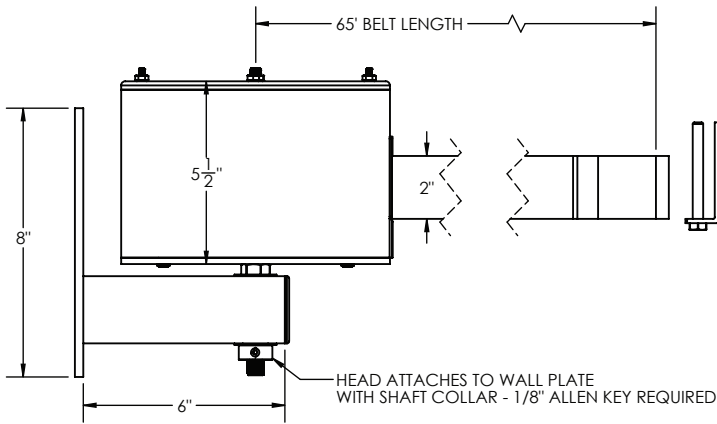

Top View

Side View

Overall Weight: 15 lbs.
(With Wall Plate: 17 lbs.)

Receiving End and Mounting Plate

RE6500 MOUNTING DIMENSIONS

WP6500 MOUNTING DIMENSIONS

Stock Finishes

Standard Belt Options