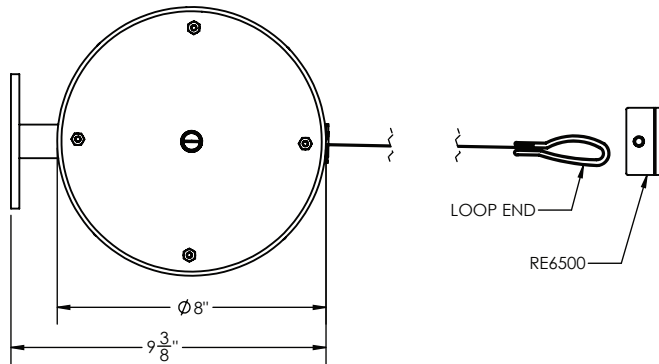

Model WM6500 Specs

Top View