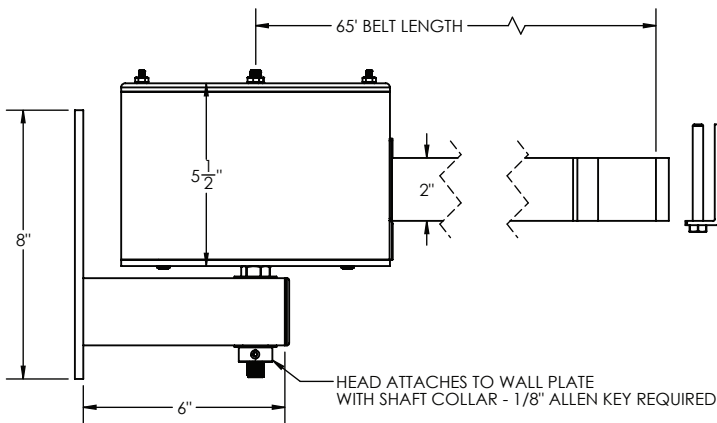

Top View

Side View

Overall Weight: 15 lbs.
(With Wall Plate: 17 lbs.)

Receiving End and Mounting Plate

RE6500 MOUNTING DIMENSIONS

WP6500 MOUNTING DIMENSIONS

Stock Finishes

Standard Belt Options