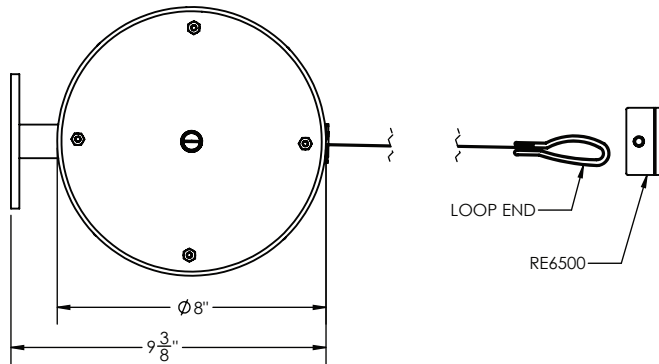

Top View

Side View

Overall Weight: 15 lbs.
(With Wall Plate: 17 lbs.)

Receiving End and Mounting Plate

RE6500 MOUNTING DIMENSIONS

WP6500 MOUNTING DIMENSIONS

Stock Finishes

Standard Belt Options